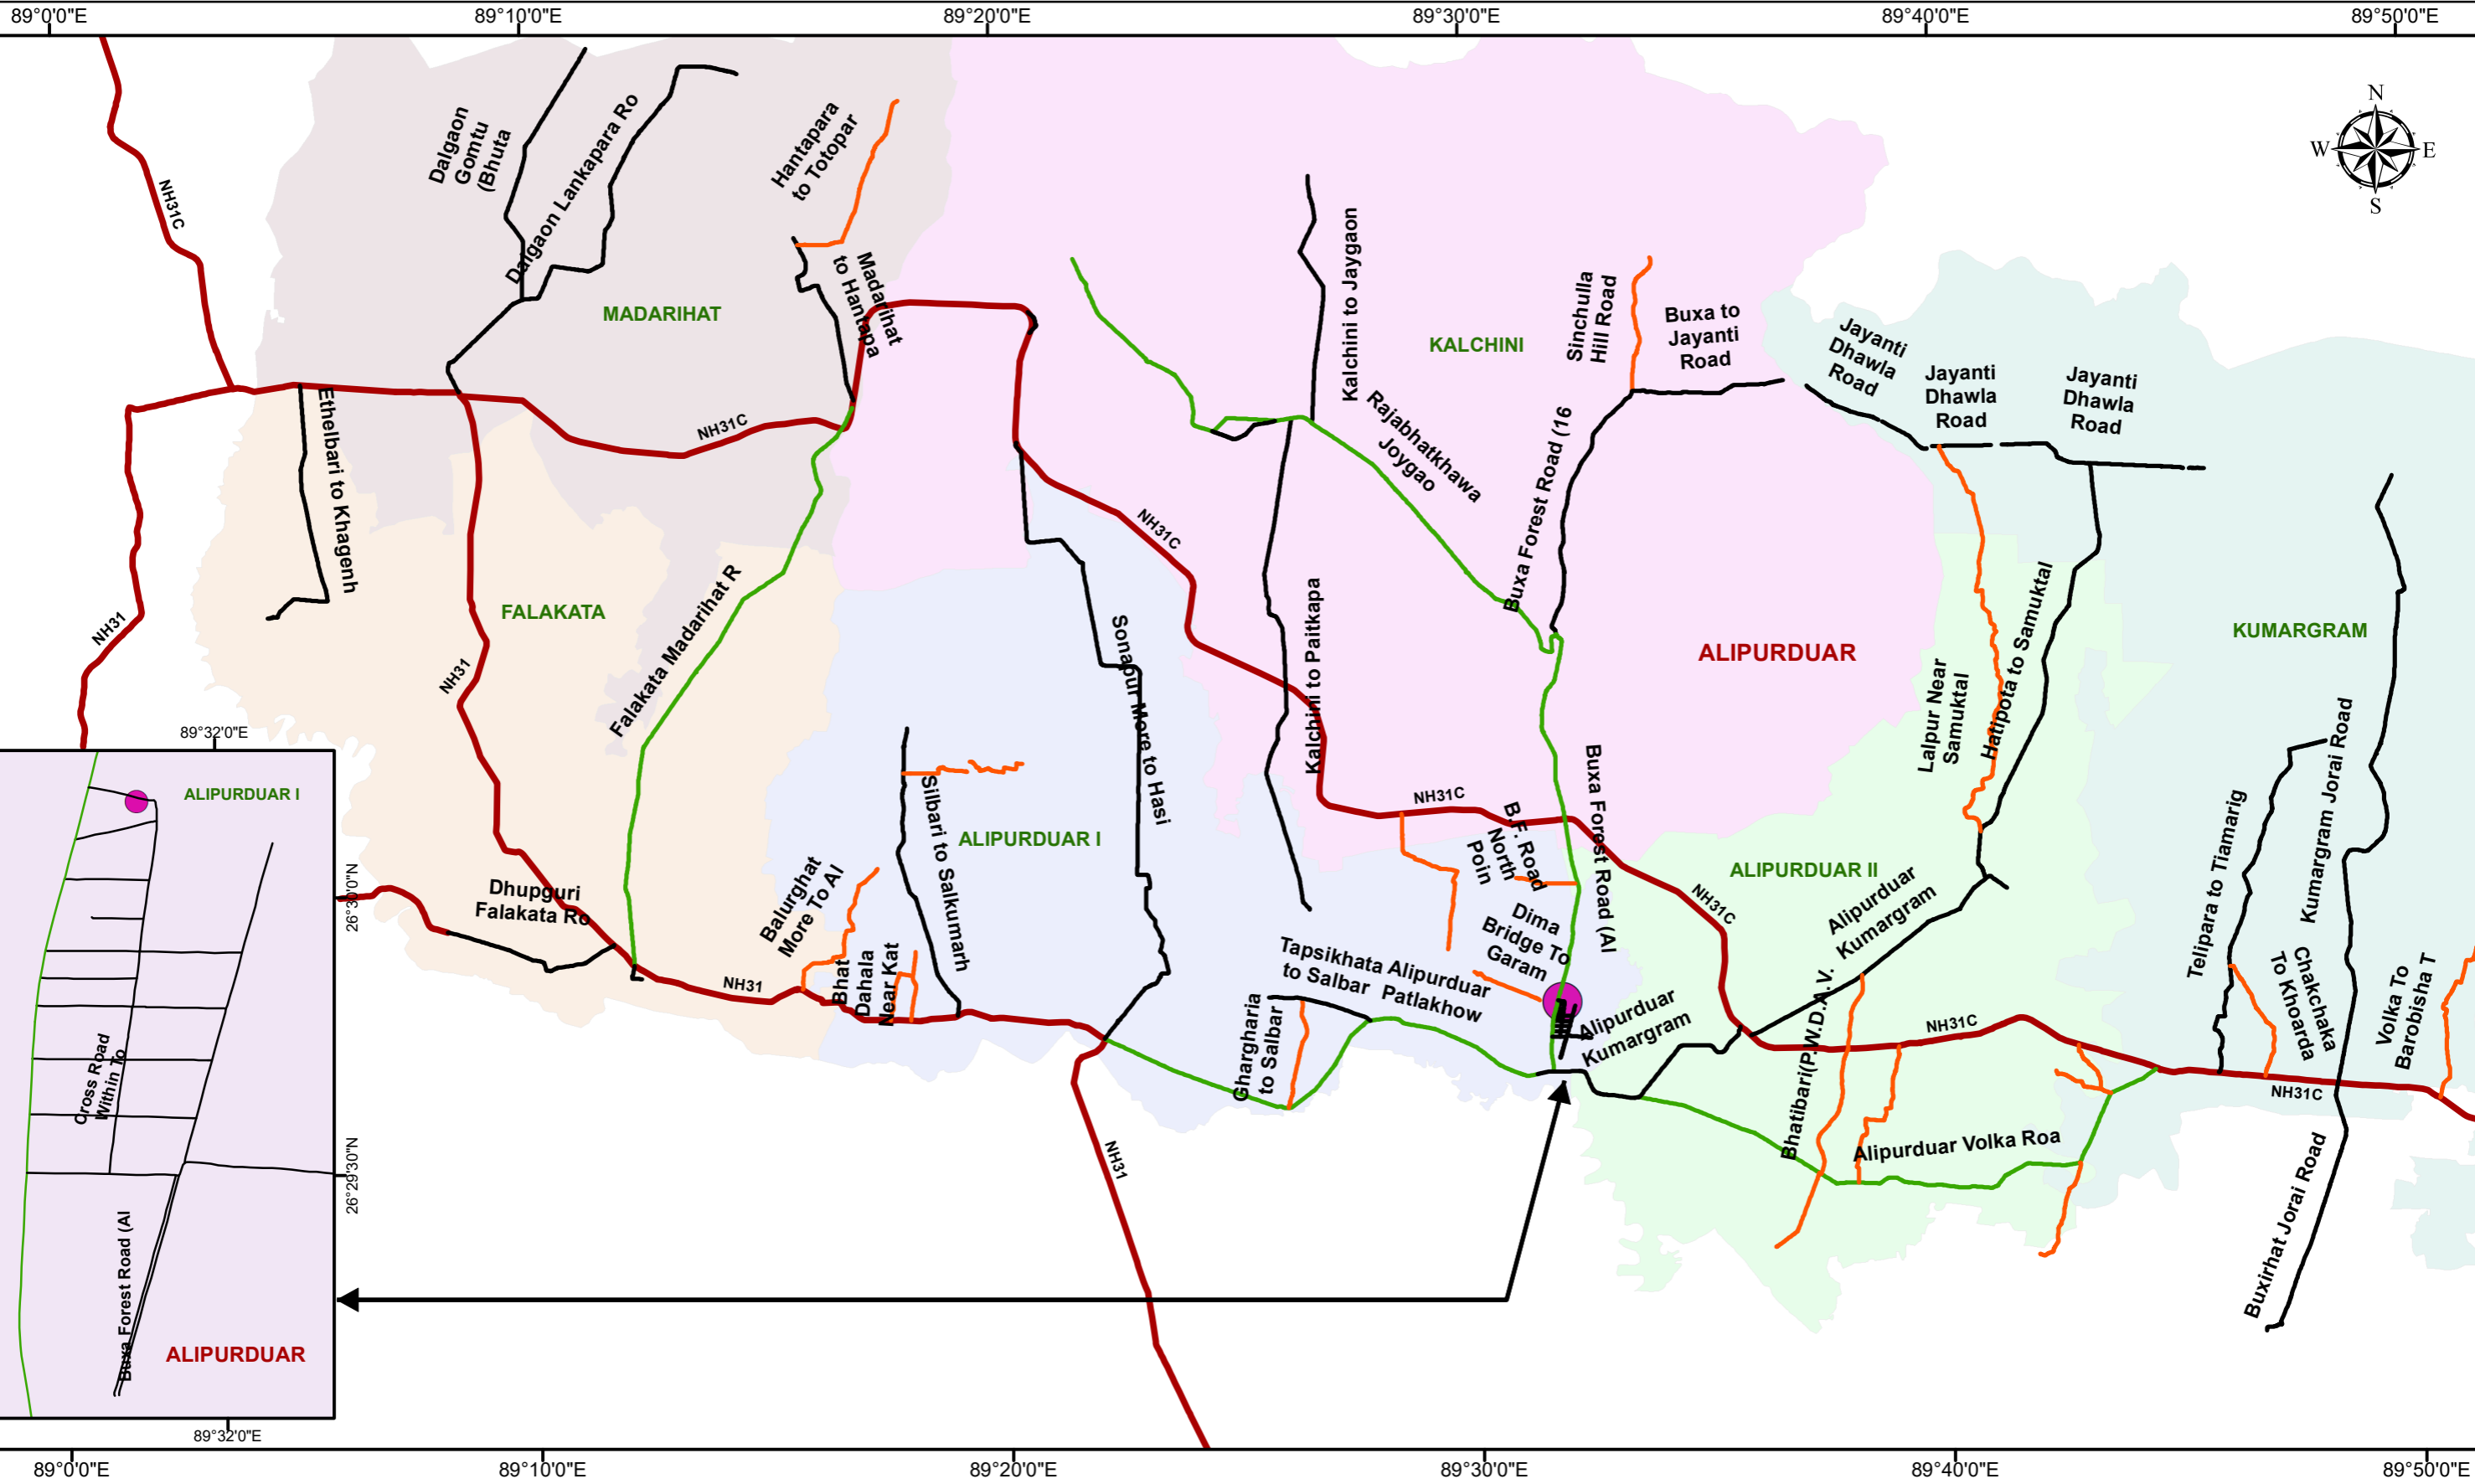

ALIPURDUAR

LEGEND

	NATIONAL HIGHWAY		SUB-DIVISION OFFICE
	STATE HIGHWAY		DM OFFICE
	MAJOR DISTRICT ROAD		DISTRICT
	RURAL ROAD		

1:50000

Kilometers